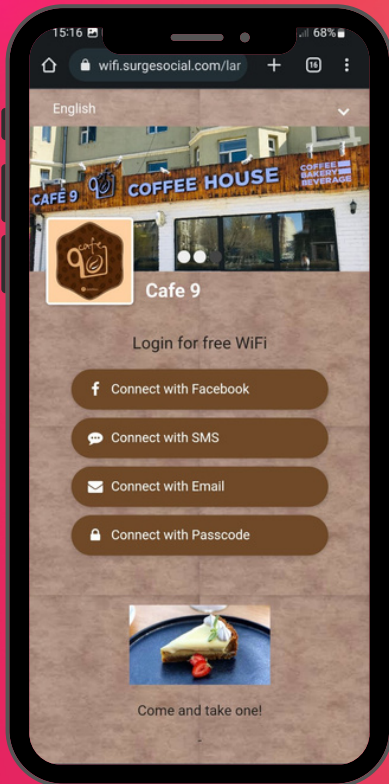

SURGE SOCIAL MARKETING PLATFORM

SURGESOCIAL

SURGE SOCIAL is a Wi-Fi marketing platform with many integrations.

We have done everything that can combine your marketing activities in one product.

How it works

1 step

Wi-Fi registration

Ads and redirects

2 step

You build a customer base
and/or advertising audience
on social networks and the
Internet

Google Tag Manager

Łączność

Deska rozdzielcza