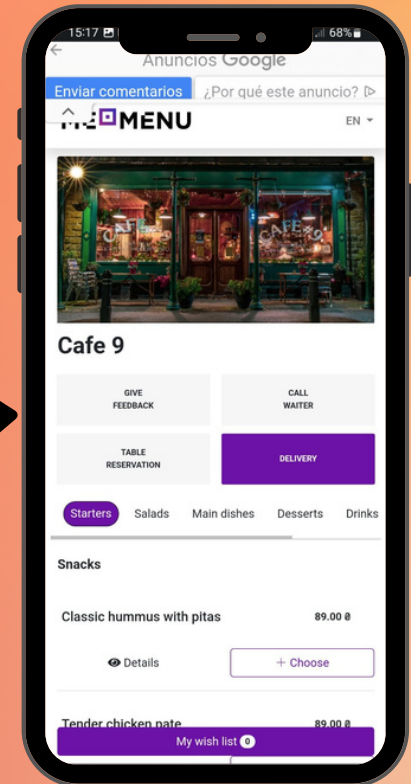

SURGE SOCIAL MARKETING PLATFORM

SURGESOCIAL

SURGE SOCIAL is a Wi-Fi marketing platform with many integrations.

We have done everything that can combine your marketing activities in one product.

How it works

1 step

Wi-Fi registration

Ads and redirects

2 step

You build a customer base
and/or advertising audience
on social networks and the
Internet

Google Tag Manager

Łączność

Deska rozdzielcza