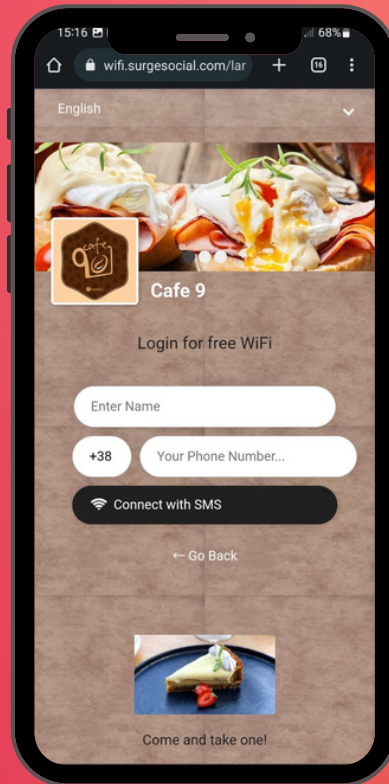

SURGE SOCIAL MARKETING PLATFORM

SURGESOCIAL

SURGE SOCIAL is a Wi-Fi marketing platform with many integrations.

We have done everything that can combine your marketing activities in one product.

How it works

1 step

Wi-Fi registration

Ads and redirects

2 step

You build a customer base
and/or advertising audience
on social networks and the
Internet

Google Tag Manager

Łączność

Deska rozdzielcza