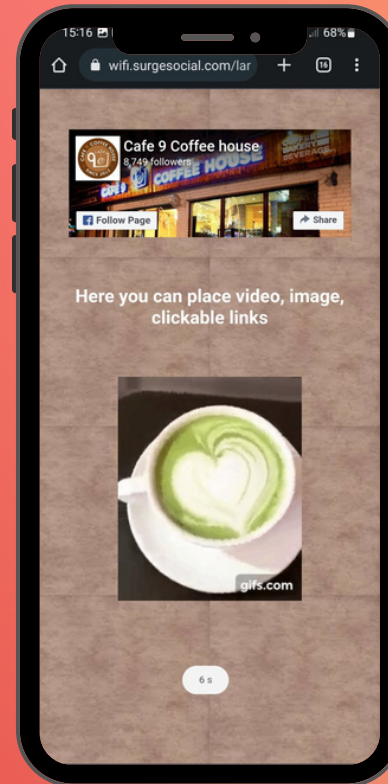

How it works

1 step

Wi-Fi registration

Ads and redirects

2 step

You build a customer base
and/or advertising audience
on social networks and the
Internet

Google Tag Manager

Łączność

Deska rozdzielcza

Szukaj użytkowników

działania

Wszystkie sta... Wszystkie m... Wszystkie urz... Wszystkie sys... Wszystkie pćie Wszystkie wiz... Ekspert Cały

Profil gościa	Odwiedziny	Urządzenia	OS	Data*	Czas sesji	Wyrzucił	Pobiera
Piotr peter.heiniger@surgesocial.com	1	0		10:17 15 lutego 2022 r.	0m12s	Niezany	Nie
Piotr peter.heiniger@surgesocial.com	0	0		14:14 11 lutego 2022 r.	2h12m20s	92 MB	154 M
ata natalia.heiniger@surgesocial.com	0	0		16:29 10 lutego 2022 r.	0m43s	Niezany	Nie
Taja Hatawka1984@lua	1	0		16:10 10 lutego 2022 r.	13m46s	4 MB	22 MB
Antoni global.sprzedaz.eu@gmail.com	0	0		10:47 rano 8 lutego 2022 r.	6m35s	2 MB	6 MB
Nata Hatawka1984@lua	1	0		12:05 2 lutego 2022	10h1m16s	146 MB	904 M
ata hatawka1984@gmail.com	1	0		10:14 1 lutego 2022	2h0m34s	2 MB	10 MB

Facebook Pixel